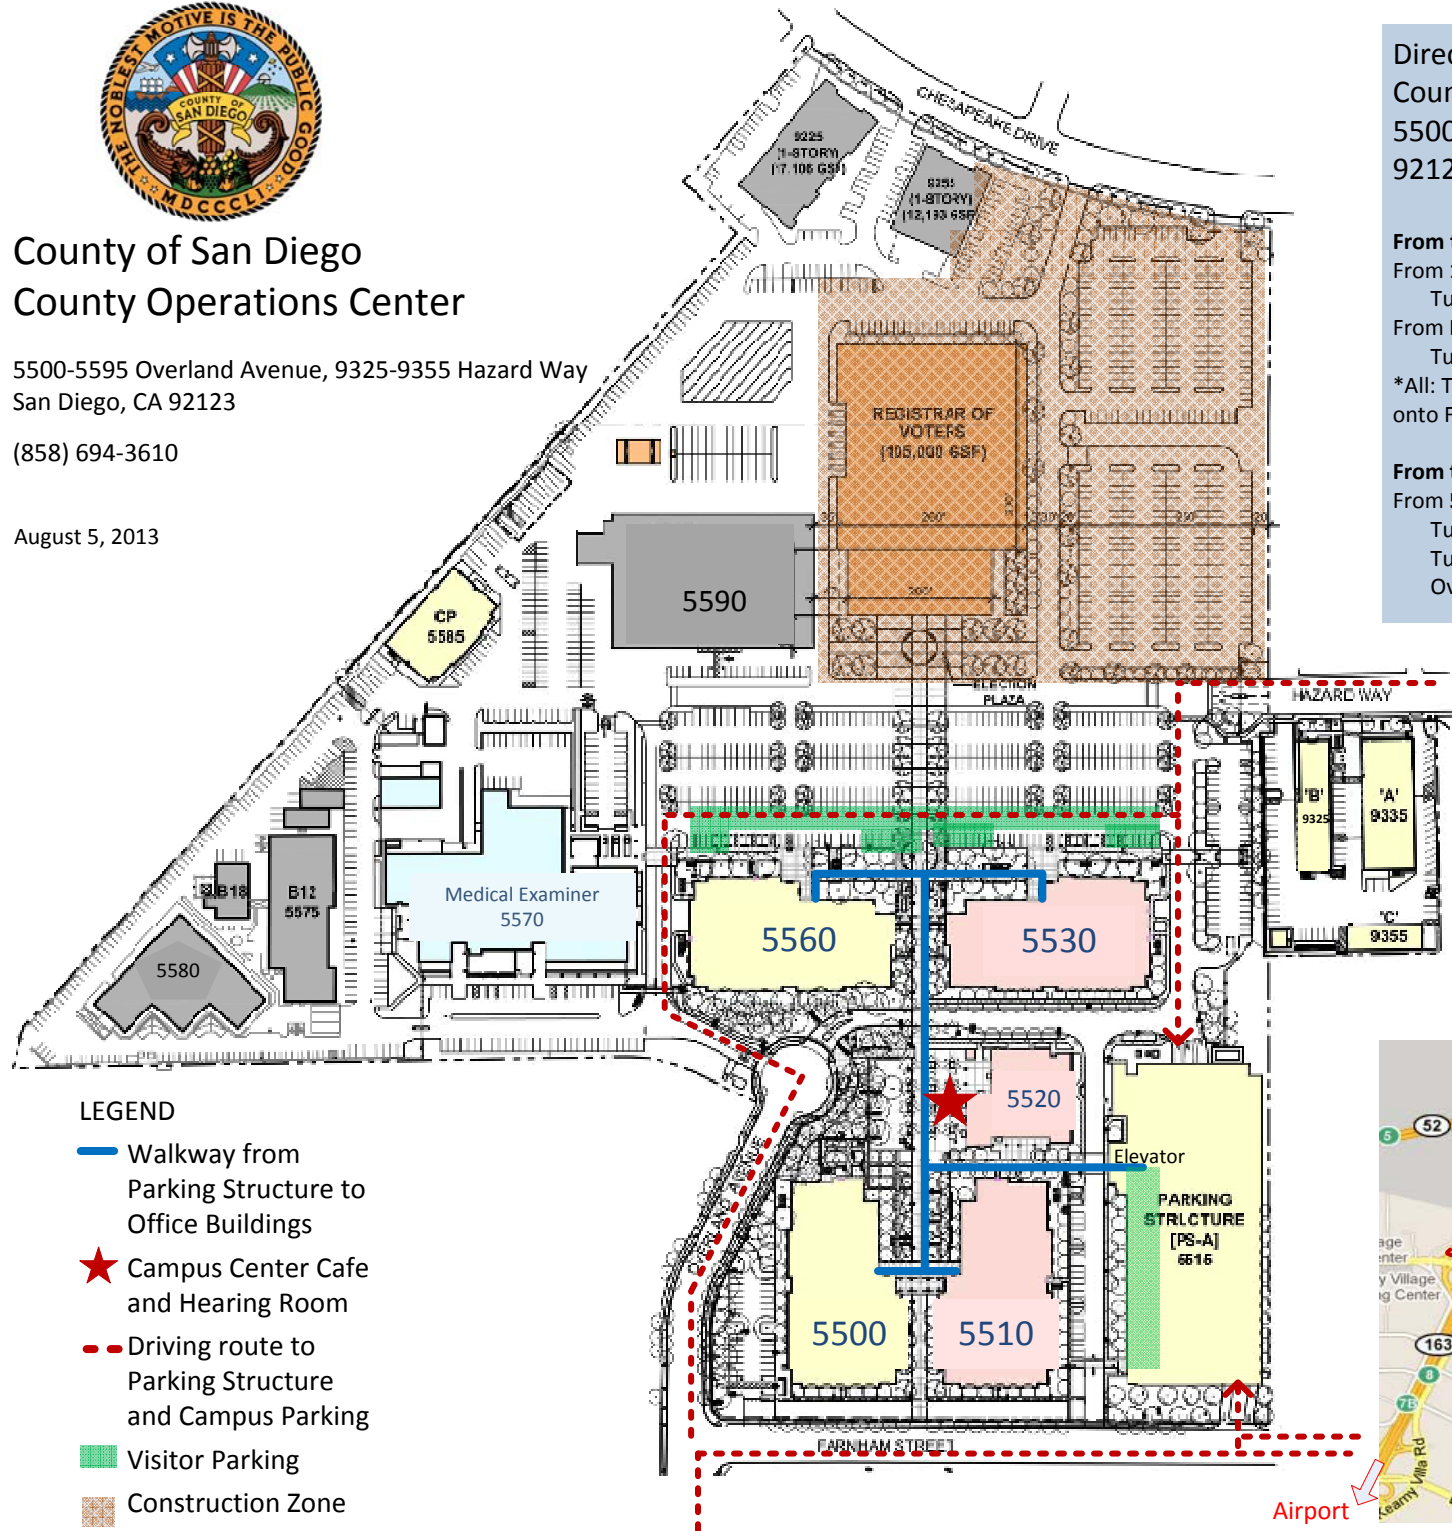

# County of San Diego County Operations Center

5500-5595 Overland Avenue, 9325-9355 Hazard Way  
San Diego, CA 92123

(858) 694-3610

August 5, 2013

Directions to the  
County Operations Center  
5500-5570 Overland Avenue, San Diego,  
92123

**From the North or South (Airport)**

From **163**, exit onto Clairemont Mesa Blvd. Eastbound  
Turn Left (North) onto Overland Avenue  
From **I-15**, exit onto Clairemont Mesa Blvd. Westbound  
Turn Right (North) onto Overland Avenue

\*All: To access Parking Structure from Overland turn right  
onto Farnham Street. Parking Structure is on the left.

**From the East or West**

From **52**, exit onto Ruffin Road Southbound  
Turn Left (West) onto Farnham Street  
Turn Right into Parking Structure or proceed to  
Overland